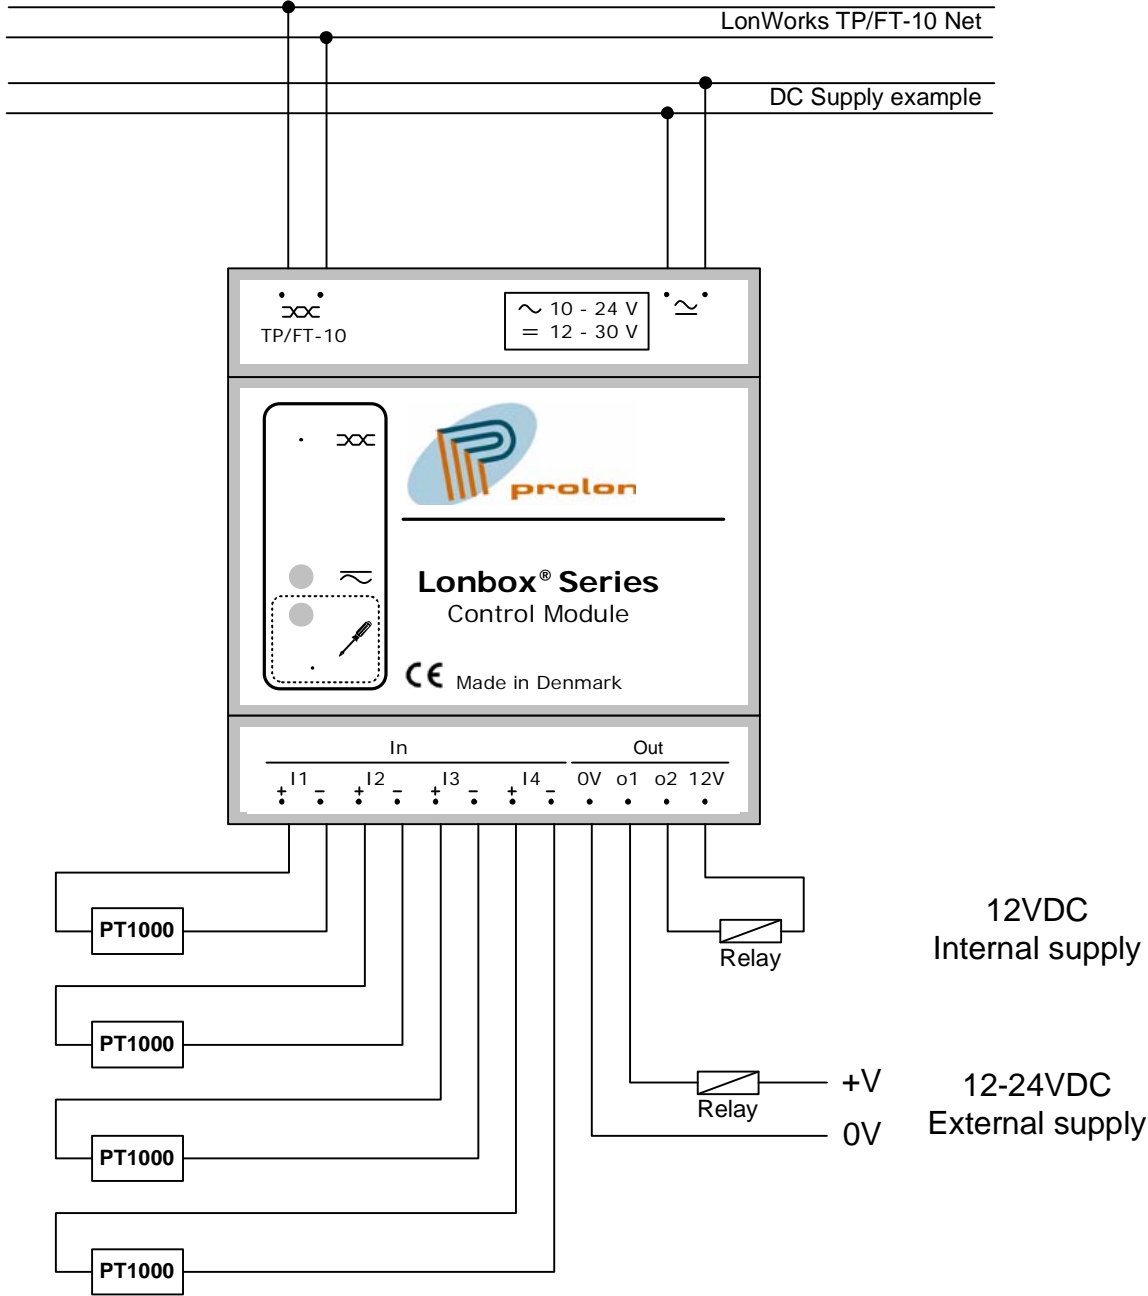

# Lonbox PTC4024 Connection Diagram

DESCRIPTION	
Lonbox PTC4024 Connection Diagram	
DATE	DRAWN BY
15-09-2006	FBA