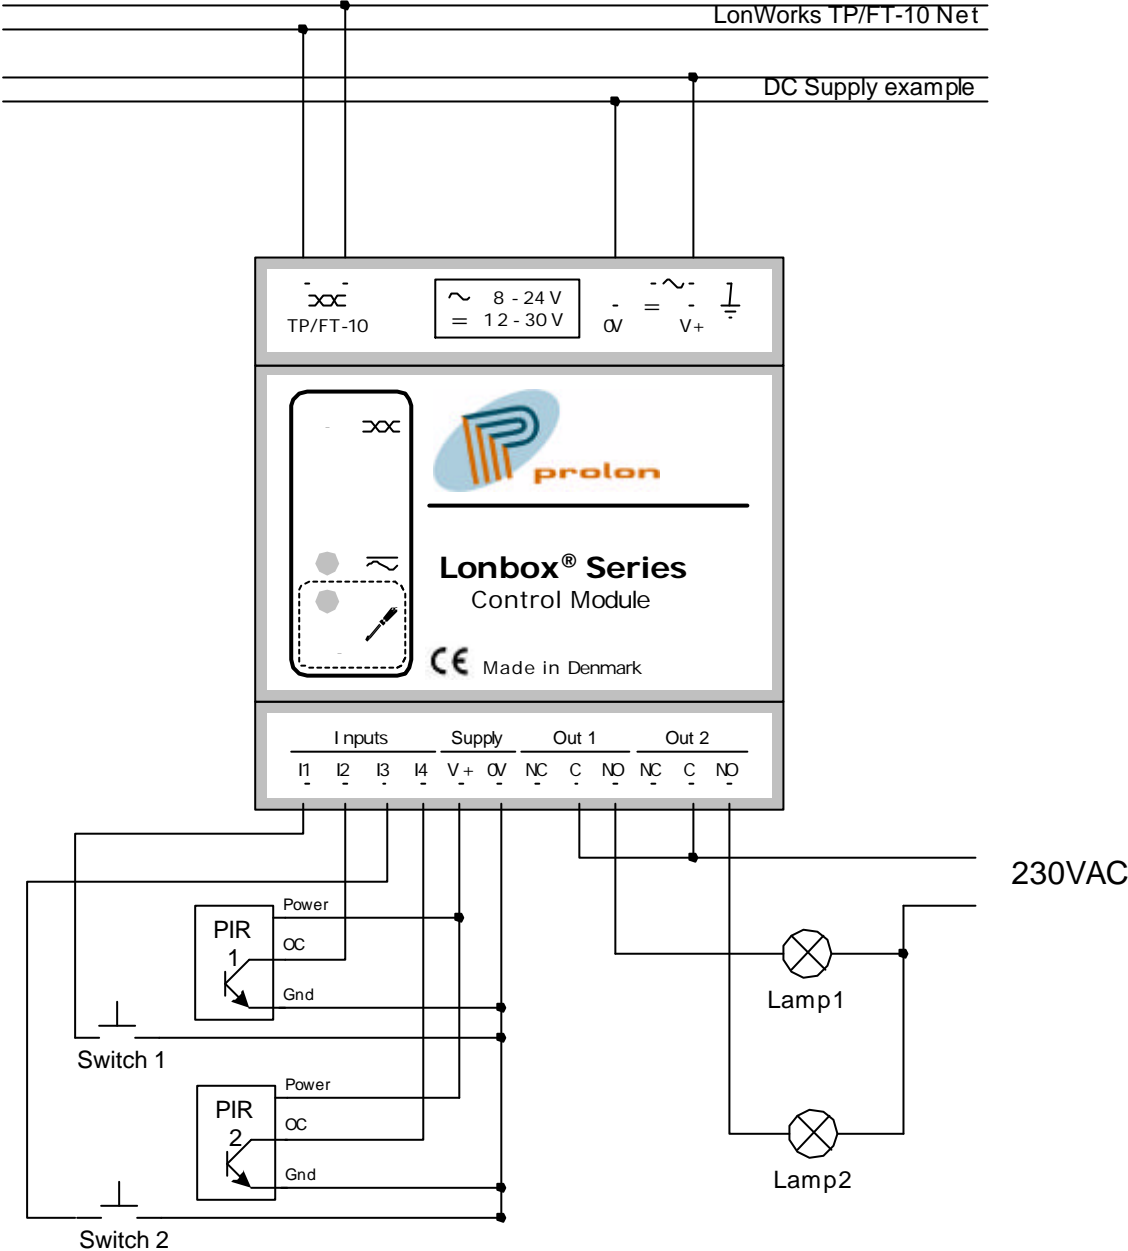

Lonbox PLS Connection Diagram

DESCRIPTION	
Lonbox PLS2024 Connection Diagram	
DATE	DRAWN BY
26-04-2001	TM